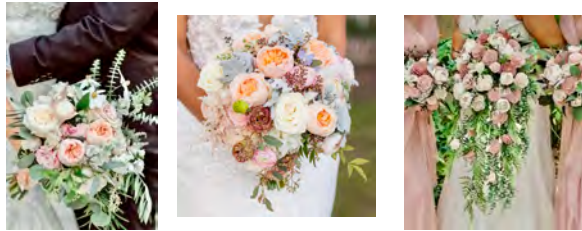

CH Floral by Harue Christy package price

Personal bouquets

Pretty \$650 Hand tied

Lovely \$850 Designed

Custom \$1000~ Cascade

- ❖ 1 Bridal Bouquet
- ❖ 4 Bridesmaids Bouquets
- ❖ 5 Boutonnieres (Includes Grooms)
- ❖ 2 Corsages
- ❖ 2 Boutonnieres for Family
- ❖ 1 Flower Petals for Flower Girl
- ❖ 1 Toss Bouquet
- ❖ Seasonal Rose, Peony, Orchid plus \$150