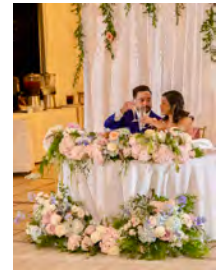

- ❖ Add Ons* Bride Bouquet $175~
- ❖ Bridesmaids Bouquet $85~
- ❖ Sweetheart Table Decor $175~
- ❖ Wedding Cake Decor $75~
- ❖ **Set Up wedding 2-3 hrs: $250~**
- ❖ **Tear Down & Transfer 1.5 hr: $150~**
- ❖ **Delivery up to 25 miles $50 Flat Rate**
- ❖ Seasonal florals Peony, Garden rose asked

Contact: Harue Christy

Los Angeles/ Orange County

Phone: (310) 781-0879

Email: floralbyharue@gmail.com

Instagram: floral_harue_christy

scan me